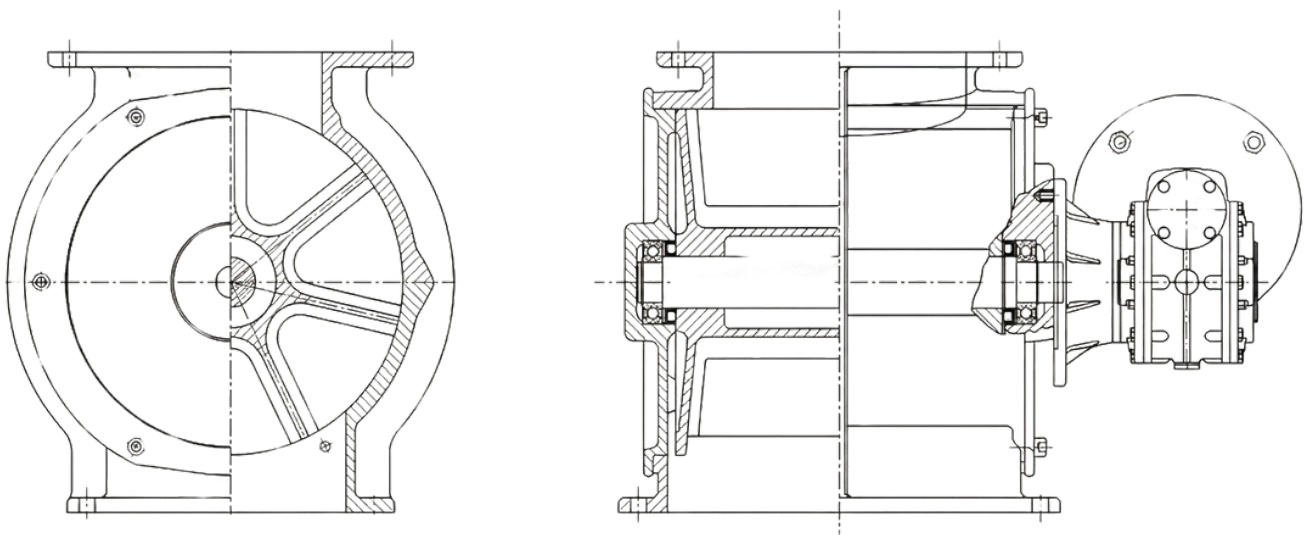

ENGINEERED ACROSS PERFORMANCE TIERS

Every Rotary Valve within our complete range is developed using precision CNC machining, controlled rotor-to-housing tolerances, and performance-driven design principles.

From standard industrial construction to premium reinforced platforms, each series is engineered to deliver stable volumetric control, minimal air leakage, and extended service life under varying operating conditions.

ENGINEERING FEATURES

- Precision CNC-machined housings
- Optimized rotor geometry for stable discharge
- Controlled clearances for airlock efficiency
- Advanced sealing configurations
- Heavy-duty bearing and shaft protection systems